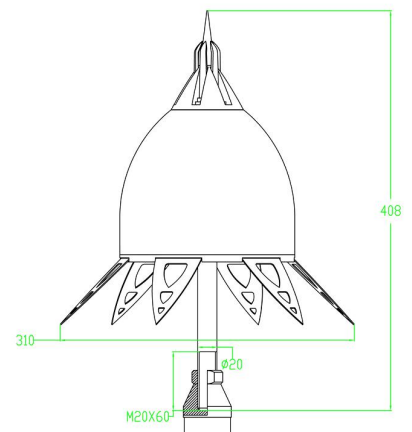

TSTLP[®] SMT-ESE60

EARLY STREAMER EMISSION AIR TERMINAL (ESE)

Start Future From Safety

Characteristics(Delta T)

Efficiency	ΔT	60μs
Standard deviation ESE / Single Rod	σ	$\sigma_{ESE} < 0.4 \sigma_{PTS}$
Lightning current withstanding test	I_{imp}	100kA (normative test)
Max. current withstanding (10/350 μ s)	I_{max}	$\geq 200kA$
Approx Net Weight	P	4.0 kg

Operating principles

Mechanical Specification

Fixing on pole	M20 Thread
Down conductor connection	Adapter(for connecting ESE to Pole & ESE to Copper Tape/Cable)

Packing

Dimensions	230*230*450 mm box/pc, 4pc in 480*500*500mm carton
Contents	TSTLP [®] E.S.E. Head, Nut, Hex key, New Adapter
Approx GrossWeight	5.6 kg
Environmental sustainability	100% recyclable

Dimensions(mm)

Certifications

Patent Right	Available
Test / Reference Standards	<p>Patented & Worldwide Successful Tests at ACCREDITED labs from below districts with approved marks:</p> <ol style="list-style-type: none"> 1- Shenzhen -WST lab / CE mark 2- Shanghai - S.G.D.J. lab / CAL & CMA marks 3- Spain - L.C.O.E. of F²I² lab / ENAC & ilac-MRA marks 4- Romania-ICMET / Romania-RENAR & ilac-MRA marks <p>ilac-MRA: International Laboratory Accreditation Cooperation - Mutual Recognition Arrangement. 【ilac-MRA mark for global Trust & removing international (technical) barriers】</p> <p>NF C 17-102:2011 Annexe C UNE 21.186:2011 Paragraph C EN / IEC Standards</p>
TSTLP [®] / SMT-ESE60	No.1 domestically, ONE of TOP ESE Air Terminals worldwide