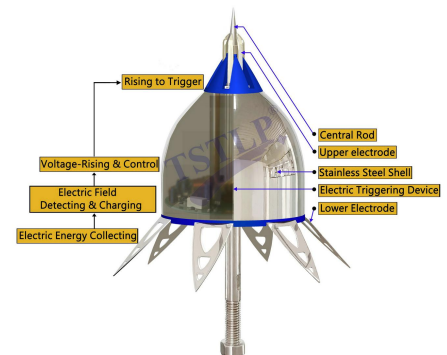

TSTLP[®] SMT-ESE60

EARLY STREAMER EMISSION AIR TERMINAL (ESE)

Start Future From Safety

Characteristics(Delta T)

Efficiency	ΔT	60μs
Standard deviation ESE / Single Rod	σ	$\sigma_{ESE} < 0.4 \sigma_{PTS}$
Lightning current withstanding test	I_{imp}	100kA (normative test)
Max. current withstanding (10/350 μ s)	I_{max}	$\geq 200kA$
Approx Net Weight	P	4.0 kg

SMT-ESE60

Operating principles

Detection of download leader	Continuous measuring of electric field gradient ($\Delta E/\Delta t$)
Upward streamer development conditions	TSTLP [®] -Smart Technology optimizing the streamer development conditions
Upward streamer emission	Sparking by High Voltage Impulses
Internal circuits	6 Independent working unit
Central rod	Full electrical continuity
Metal housing	Superior Stainless Steel
On-site testing capabilities	Proprietary TSTLP [®] E.S.E. tester
Maintenance	Free (thanks to TSTLP advanced technology & superior material)
Warranty	10 ⁺ YEARS

Operating principles

Mechanical Specification

Fixing on pole	M20 Thread
Down conductor connection	Adapter(for connecting ESE to Pole & ESE to Copper Tape/Cable)

Packing

Dimensions	230*230*450 mm box/pc, 4pc in 480*500*500mm carton
Contents	TSTLP [®] E.S.E. Head, Nut, Hex key, New Adapter
Approx GrossWeight	5.6 kg
Environmental sustainability	100% recyclable